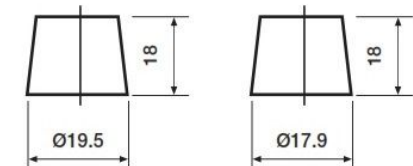

Yuasa Technical Data Sheet

Yuasa M24-AGM - YBX Active® Marine

Performance

Nominal Voltage	12 V
Capacity (20hr)	60 Ah
Rated CCA	640 A
Watt hours	720 Wh

Dimensions (±2mm)

Length	243 mm
Width	175 mm
Height	190 mm

Weights & Measures

Weight	16.7 kg
--------	---------

Container Features

Case Type	L2 DIN AGM
Terminal Type	T1
Hold-down	B13
Handles	✓
End Venting	✓
Lid Type	VRLA

Technology

Flame Arrestor	✓
Technology	Ca/Ca VRLA
Separator Type	AGM
VDA Roll Over Test	✓
Recommended Charge Rate (A)	4.2 A

Terminal Type

T1

Standard DIN Post

Positive Terminal

Negative Terminal

Cell Assembly Layout

Battery Hold-down

by GSYUASA