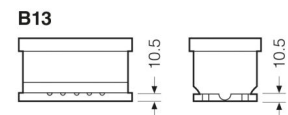

Yuasa Technical Data Sheet

Yuasa M24-AGM - YBX Active® Marine

Performance

Nominal Voltage	12 V
Capacity (20hr)	60 Ah
Rated CCA	640 A
Watt hours	720 Wh

Dimensions (±2mm)

Length	243 mm
Width	175 mm
Height	190 mm

Terminal Type

T1

Standard DIN Post

Positive Terminal

Negative Terminal

Cell Assembly Layout

Battery Hold-down

by GSYUASA