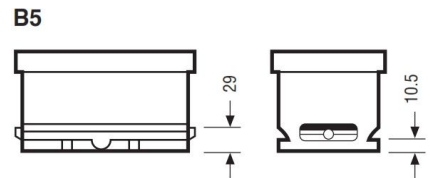

Yuasa Technical Data Sheet

Yuasa M26-EFB - YBX Active® Marine

Performance

Nominal Voltage	12 V
Capacity (20hr)	80 Ah
Rated CCA	600 A
Marine Cranking Amps	780 A
Watt hours	960 Wh

Dimensions (±2mm)

Length	260 mm
Width	174 mm
Height	225 mm

Weights & Measures

Weight	19.7 kg
--------	---------

Container Features

Case Type	GR24 BCI EFB
Layout	1
Terminal Type	TM
Hold-down	B5
State of Charge Indicator	✓
Handles	✓
End Venting	✓
Lid Type	SMF

Technology

Flame Arrestor	✓
Technology	Ca/Ca
Separator Type	PE

Terminal Type

Cell Assembly Layout

Battery Hold-down

by GSYUASA

www.yuasa.com