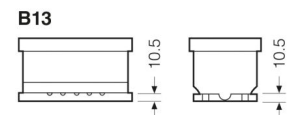

Yuasa Technical Data Sheet

Yuasa M28-AGM - YBX Active® Marine

Performance

Nominal Voltage	12 V
Capacity (20hr)	70 Ah
Rated CCA	760 A
Watt hours	840 Wh

Dimensions (±2mm)

Length	278 mm
Width	175 mm
Height	190 mm

Terminal Type

T1

Standard DIN Post

Positive Terminal

Negative Terminal

Cell Assembly Layout

Battery Hold-down

by GSYUASA