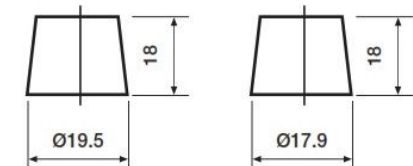

Yuasa Technical Data Sheet

Yuasa M28-AGM - YBX Active® Marine

Performance

Nominal Voltage	12 V
Capacity (20hr)	70 Ah
Rated CCA	760 A
Watt hours	840 Wh

Dimensions (±2mm)

Length	278 mm
Width	175 mm
Height	190 mm

Weights & Measures

Weight	20.5 kg
--------	---------

Container Features

Case Type	L3 DIN AGM
Terminal Type	T1
Hold-down	B13
Handles	✓
End Venting	✓
Lid Type	VRLA

Technology

Flame Arrestor	✓
Technology	Ca/Ca VRLA
Separator Type	AGM
VDA Roll Over Test	✓
Recommended Charge Rate (A)	4.9 A

Terminal Type

T1

Standard DIN Post

Positive Terminal

Negative Terminal

Cell Assembly Layout

Battery Hold-down

by GSYUASA