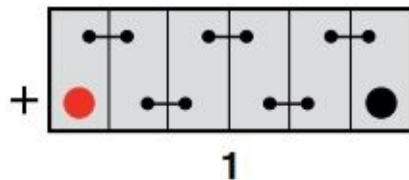

Weights & Measures

Weight	18.9 kg
--------	---------

Container Features

Case Type	GR24 BCI
Layout	1
Terminal Type	T1
Hold-down	B5
State of Charge Indicator	✓
Handles	✓
End Venting	✓
Lid Type	SMF

Technology

Flame Arrestor	✓
Technology	Ca/Ca
Separator Type	PE
Recommended Charge Rate (A)	5.74 A

Terminal Type

T1

Standard DIN Post

Positive Terminal

Negative Terminal

Cell Assembly Layout

Battery Hold-down