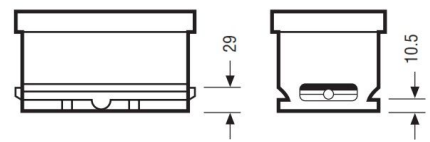

Battery Hold-down

B5

by GSYUASA

www.yuasa.com