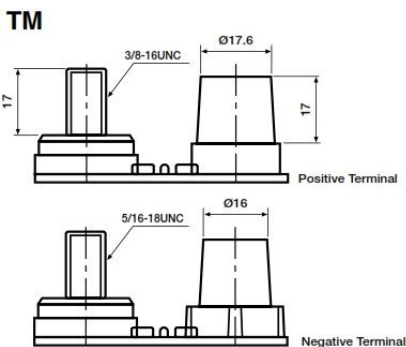

Yuasa Technical Data Sheet

Yuasa M27-90S - YBX Active® Marine

Performance

Nominal Voltage	12 V
Capacity (20hr)	90 Ah
Rated CCA	720 A
Marine Cranking Amps	860 A
Watt hours	1080 Wh

Dimensions (±2mm)

Length	304 mm
Width	173 mm
Height	225 mm

Weights & Measures

Weight	21.2 kg
--------	---------

Container Features

Case Type	GR27 BCI
Layout	1
Terminal Type	TM
Hold-down	B1
State of Charge Indicator	✓
Handles	✓
End Venting	✓
Lid Type	SMF

Technology

Flame Arrestor	✓
Technology	Ca/Ca
Separator Type	PE
Recommended Charge Rate (A)	6.3 A

Terminal Type

Cell Assembly Layout

Battery Hold-down

by GSYUASA

www.yuasa.com