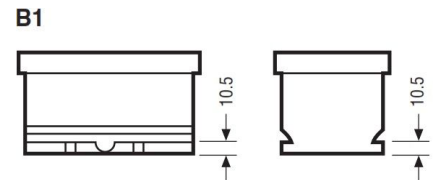

Yuasa Technical Data Sheet

Yuasa M27-90S - YBX Active® Marine

Performance

Nominal Voltage	12 V
Capacity (20hr)	90 Ah
Rated CCA	720 A
Marine Cranking Amps	860 A
Watt hours	1080 Wh

Dimensions (±2mm)

Length	304 mm
Width	173 mm
Height	225 mm

Weights & Measures

Weight	21.2 kg
--------	---------

Container Features

Case Type	GR27 BCI
Layout	1
Terminal Type	TM
Hold-down	B1
State of Charge Indicator	✓
Handles	✓
End Venting	✓
Lid Type	SMF

Technology

Flame Arrestor	✓
Technology	Ca/Ca
Separator Type	PE
Recommended Charge Rate (A)	6.3 A

Terminal Type

Cell Assembly Layout

Battery Hold-down

by GSYUASA

www.yuasa.com