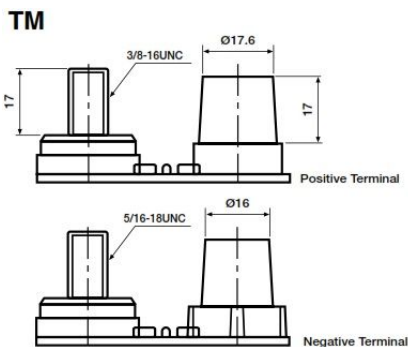

Yuasa Technical Data Sheet

Yuasa M31-100S - YBX Active® Marine

Performance

Nominal Voltage	12 V
Capacity (20hr)	100 Ah
Rated CCA	750 A
Marine Cranking Amps	960 A
Watt hours	1200 Wh

Dimensions (±2mm)

Length	330 mm
Width	173 mm
Height	240 mm

Weights & Measures

Weight	23.5 kg
--------	---------

Container Features

Case Type	GR31 BCI
Layout	1
Terminal Type	TM
Hold-down	N
State of Charge Indicator	✓
Handles	✓
End Venting	✓
Lid Type	MF

Technology

Flame Arrestor	✓
Technology	Ca/Ca
Separator Type	PE
Recommended Charge Rate (A)	7 A

Terminal Type

Cell Assembly Layout

Battery Hold-down

by GSYUASA

www.yuasa.com